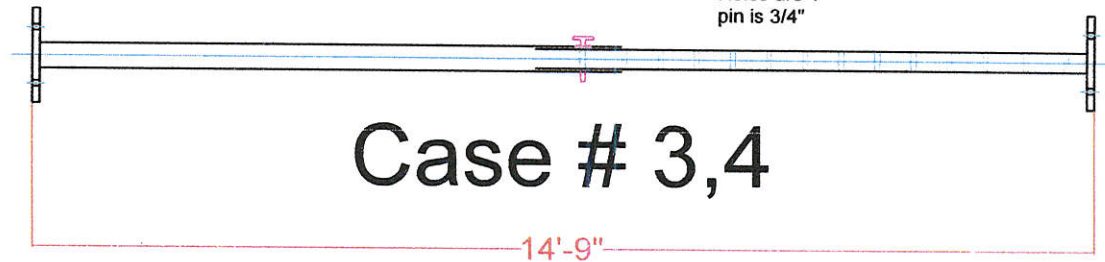

Case # 1,2

11 adjustable pin holes spread 6" apart.
Holes are 1"
pin is 3/4"

Case # 3,4

Atlantic Crane

108 Allen Blvd., Farmingdale, NY 11735
Phone: 631-694-8164 - Fax: 631-694-4649

24 oak street, Brooklyn, NY 11201
Phone: 718-784-0200

Angle	Case #1	Case #2	Case #3	Case #4
	At 45 ° closed	At 60 ° closed	At 45 ° open	At 60 ° open
Capacity	48 kips	36 kips	14 kips	10 kips
Client	Date	Drawn By	Approved by client	
Description	adjustable spreader beam			
scale	NTS			