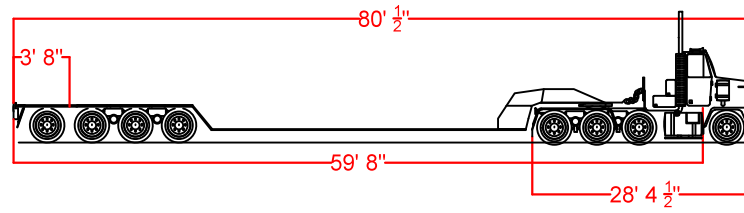

open

closed

Atlantic Crane

108 Allen Blvd., Farmingdale, NY 11735
 Phone: 631-694-8164 - Fax: 631-694-4649
 24 oak street, Brooklyn, NY 11201
 Phone: 718-784-0200

Temisko with triple axle t880

Client	Date	Drawn By	Approved by client	Date
Location		Description		
Scale	This drawing and the information contained within is the property of Atlantic Crane and may not be reproduced without the express written permission of an authorised representative of the company.			