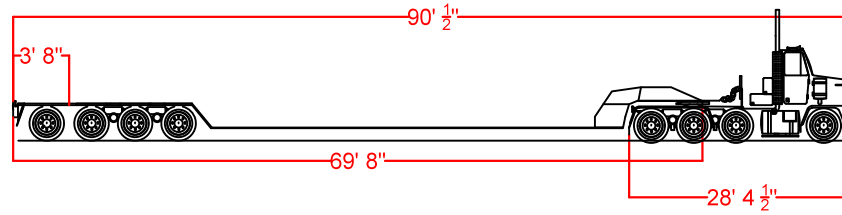

open

closed

Atlantic Crane

108 Allen Blvd., Farmingdale, NY 11735
 Phone: 631-694-8164 - Fax: 631-694-4649
 24 oak street, Brooklyn, NY 11201
 Phone: 718-784-0200

Temisko with triple axle t880

Client	Date	Drawn By	Approved by client	Date
Location		Description		
Scale	This drawing and the information contained within is the property of Atlantic Crane and may not be reproduced without the express written permission of an authorised representative of the company.			