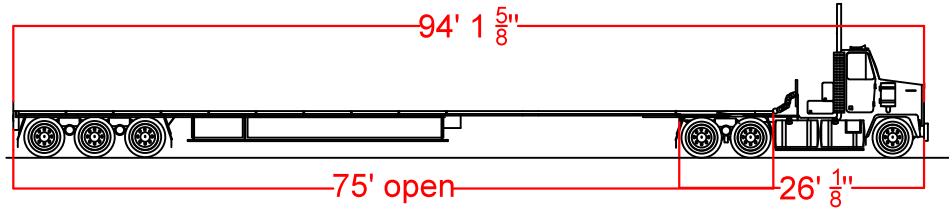

open

closed

Atlantic Crane

108 Allen Blvd., Farmingdale, NY 11735
 Phone: 631-694-8164 - Fax: 631-694-4649

24 oak street, Brooklyn, NY 11201
 Phone: 718-784-0200

Extendable trailer with tandem axle T880

Client	Date	Drawn By	Approved by client	Date
Location		Description		
Scale				