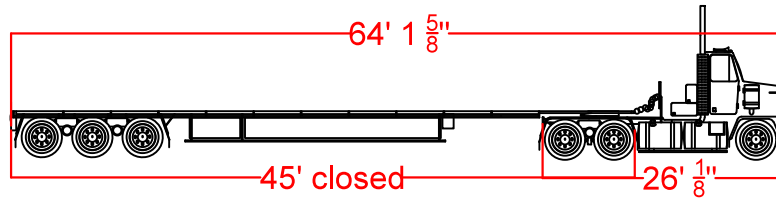

open

closed

Atlantic Crane

108 Allen Blvd., Farmingdale, NY 11735
 Phone: 631-694-8164 - Fax: 631-694-4649

24 oak street, Brooklyn, NY 11201
 Phone: 718-784-0200

Extendable trailer with tandem axle T880

Client	Date	Drawn By	Approved by client	Date
Location		Description		
Scale				