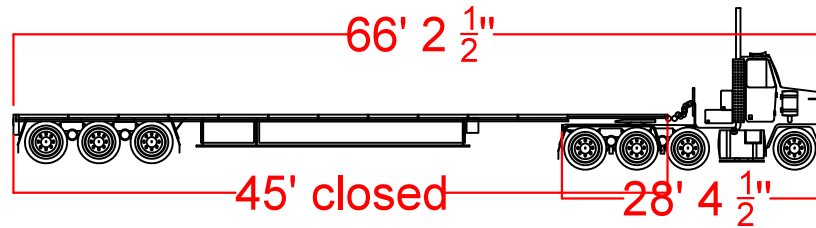

open

closed

Atlantic Crane

108 Allen Blvd., Farmingdale, NY 11735
Phone: 631-694-8164 - Fax: 631-694-4649

24 oak street, Brooklyn, NY 11201
Phone: 718-784-0200

Extendable trailer with triple axle t880

Client	Date	Drawn By	Approved by client	Date
--------	------	----------	--------------------	------