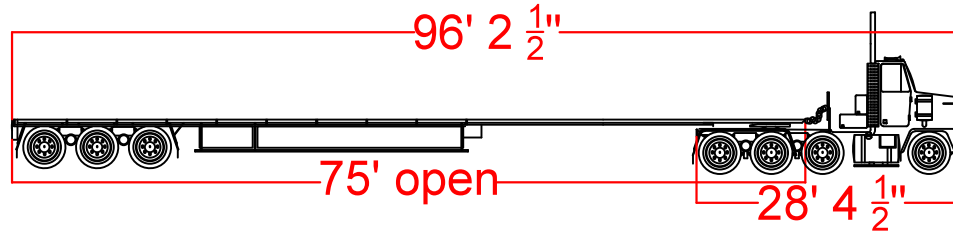

open

closed

Atlantic Crane

108 Allen Blvd., Farmingdale, NY 11735
Phone: 631-694-8164 - Fax: 631-694-4649

24 oak street, Brooklyn, NY 11201
Phone: 718-784-0200

Extendable trailer with triple axle t880

Client	Date	Drawn By	Approved by client	Date
--------	------	----------	--------------------	------